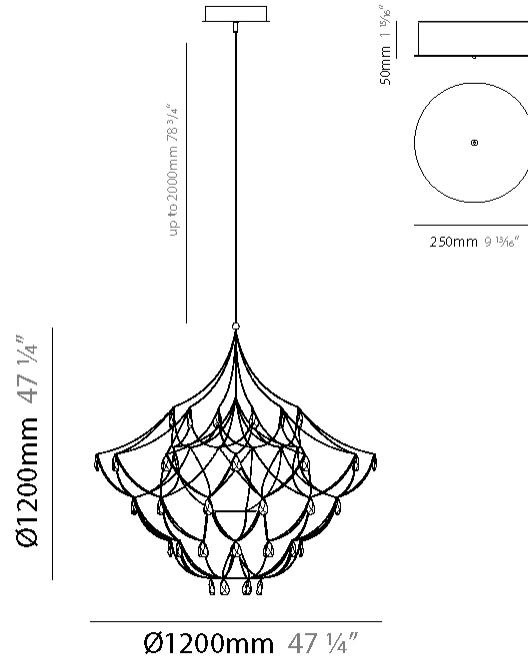

D101401-

base number	LED	Color	Finish
	Dimming	Temperature	Options

1. To build a product code in our configurator select the specify button on the base model # product page
2. To build a manual product code on this datasheet choose from the options listed below in blue font and add the suffix to the base model #

GENERAL

Series: Crystal Galaxy
Brand: Quasar
Division: Design
Mounting Type: Suspension
Mounting Location: Ceiling
Subcategory: Ambient

PHYSICAL

Shape: Abstract
Diameter (mm): 1200
Diameter (in): 47 1/4
Height (mm): 1200
Height (in): 47 1/4
Max. Overall Height (mm): 3200
Max. Overall Height (in): 126
Light Distribution: Omnidirectional
Weight (kg): 4
Weight (lbs): 8.82
Fixture Finish: NIC / BRA / BBR
Fixture Material: Metal
Cable Details: 2000mm Cable
Upon Request: Custom Sizes

ELECTRICAL

Number of Lamps: 108
Lamp Type: LED Retrofit
Input Wattage (W): 35.64
Bulb Included: Bulb Included
Max. Wattage Per Lamp (W): 0.33
Lamp Base: E10
Dimming: 0-10V Dimming / Phase Dimming (120Vac Only)
Driver Included: Yes
Driver Location: Integrated
Driver Type: Constant Voltage - Universal
Driver Class: Class 2
Input Voltage (V): 120 - 277
Output Voltage (V): 12
Lamp Voltage (V): 12

LED

Color Temperature (°K): 2600 / 3000 / 3500
Max. Delivered Lumen (lm): 2484 (2600K)
CRI: >90 CRI
Lamp Life (hrs): 50000

OPTICAL

RATINGS AND CERTIFICATIONS

Certified By: Certified for North American Standards
IP rating: IP20